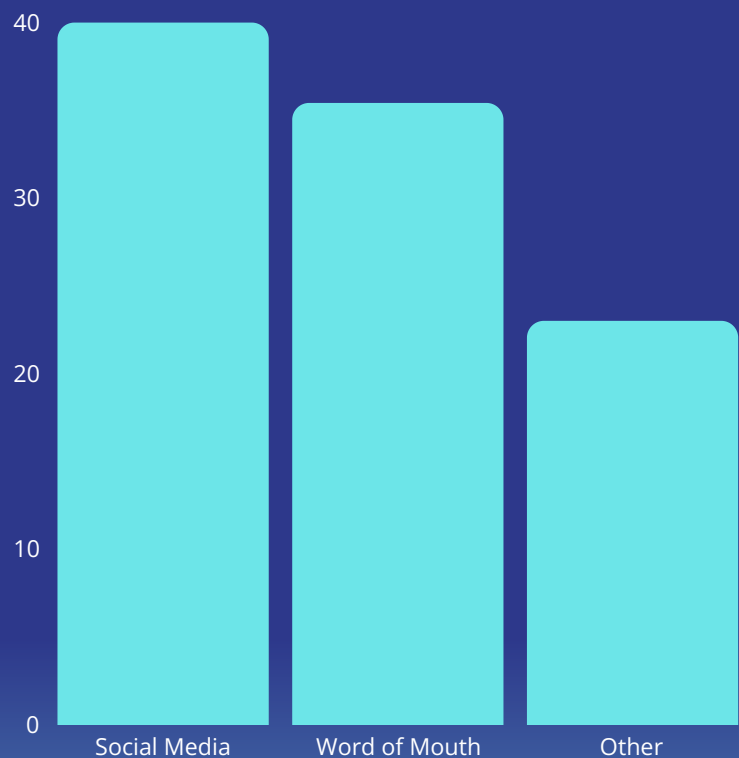

## IMPACT REPORT

Up to 3000 attendees throughout the festival

**93.75%  
Positive  
Feedback**

**87.5% would  
attend in the  
future**

### How Attendees Found Out The Festival

Over 750 students from 26 different schools or groups attended

62% of students were of Primary  
or Secondary school age